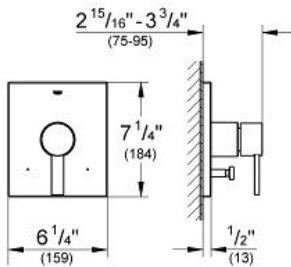

ALLURE
Pressure Balance Valve Trim
MODEL # 19376000

Pure Freude
an Wasser

GROHE

Product Description:
ALLURE
Pressure Balance Valve Trim

Standard Specification:

- Final installation set for:
- For use with Grohsafe Rough-In Valve (35 016 000)
- **GROHE StarLight** chrome finish
- Automatic diverter: bath/shower
- Metal escutcheon
- Metal lever handle
- Escutcheon and shaft sealings
- Covered attachment